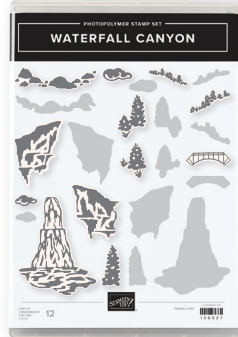

WATERFALL DIES • 160252 | $51.00
31 dies. Largest die: 3-1/2" x 3" (8.9 x 7.6 cm)
Compatible with the Mini Stampin' Cut & Emboss Machine

10%
BUNDLED SAVINGS

WATERFALL CANYON BUNDLE
162520 | ~~$81.00~~ $72.75
Photopolymer
Waterfall Canyon Stamp Set
+ Waterfall Dies